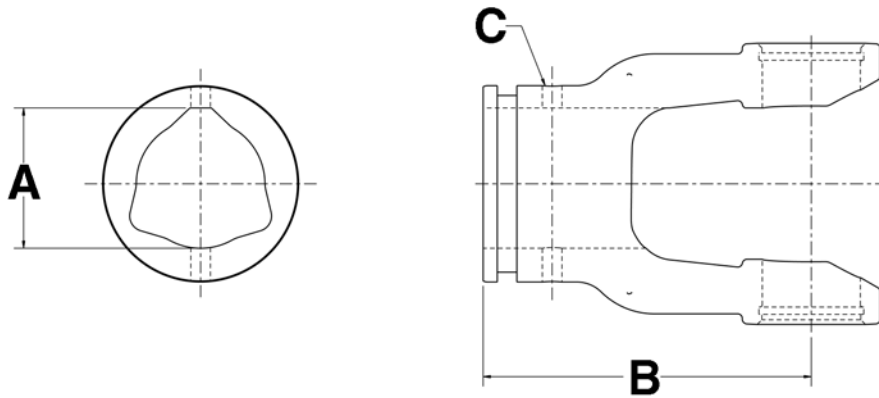

## *New PTO Inner/Outer Profile Yoke*

METRIC

Replacement Bondioli and Pavesi Metric series 9 Inner and Outer Profile Yokes

Part Number	Type	A Bore mm		B Length		C Tube pin hole		Ref. tube pin part number	Ref. profile tube	Metric Series	Ref. U-Joint
		mm	in.	mm	in.	mm	in.				
<b>8-0600</b>	Inner Profile	54	2.13	130	5.12	12	0.47	50-1280	70-0704	9	3-0921
<b>8-0650</b>	Outer Profile	63	2.48	130	5.12	12	0.47	50-1280	70-0804	9	3-0921