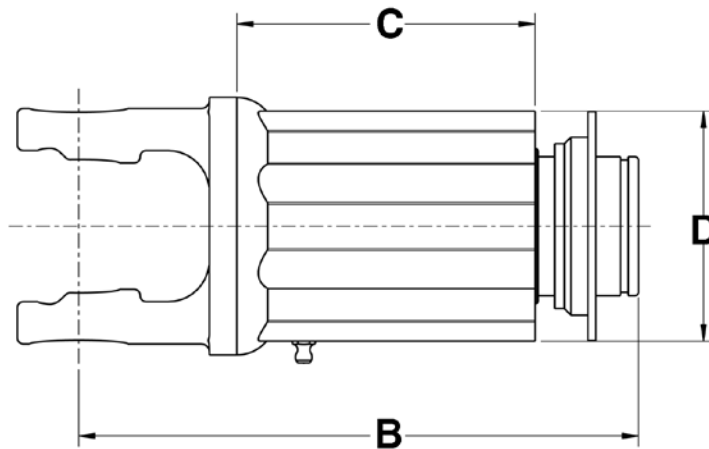

## *New PTO Over Running Clutch Yoke*

METRIC

Metric series Over Running Clutch Yokes, QD Collar type

**Note: Right hand rotation**

Part Number	Bore	B Length		C Housing length		D Housing diameter		Series <sup>1</sup>	Ref. U-Joint
		mm	in.	mm	in.	mm	in.		
<b>8-0451</b>	1.375 X 6 Spl	154	6.06	54	2.13	91	3.58	B & P 4, W 2300	1-0421
<b>8-0450</b>	1.375 X 6 Spl	157	6.18	54	2.13	91	3.58	W 2400	2-2421
<b>8-0452</b>	1.375 X 6 Spl	167	6.57	54	2.13	91	3.58	B & P 6, W 220	3-0621