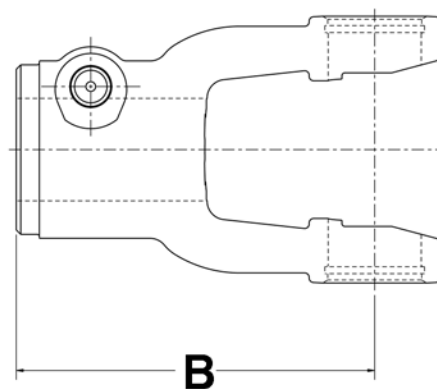

Product Announcement

New PTO Tractor Yoke

METRIC

Replacement Bondioli & Pavesi Metric series 6 and 9 Pin Type Quick Disconnect Tractor Yokes

Part Number	Bore	B Length		Metric Series	Reference Universal Joint
		mm	in.		
8-0303	1.750 X 20 Spl	122	4.80	6	3-0621
8-0300	1.375 X 6 Spl	126	4.96	9	3-0921
8-0301	1.750 X 20 Spl	126	4.96	9	3-0921
8-0302	1.375 X 21 Spl	126	4.96	9	3-0921