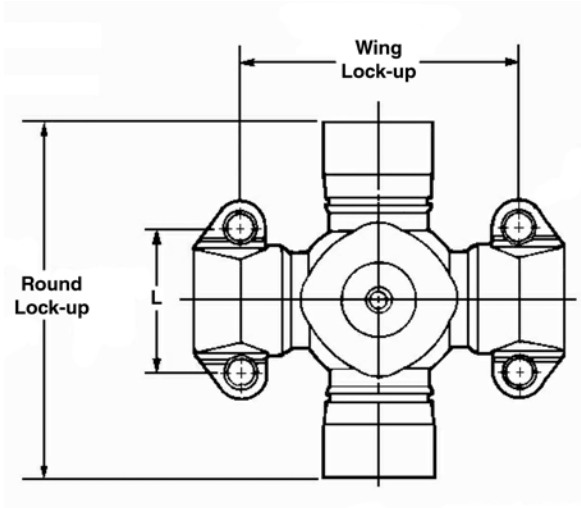

New Part Announcement

New Universal Joint Kit 6-0020 & 6-0025

RPL Series 20 & 25 replacement Universal Joints. 6-0020 is a direct replacement for the CP20RPLS and the 6-0025 is a direct replacement for the CP25RPLS.

Part Number	Yoke Lock-up	Bearing Diameter	Bearing Type	L	Lube Fitting	U-Joint Series
6-0020	6.88	2.06	Round		No	RPL 20
	5.30		Wing-RPL HWD	2.812	No	
6-0025	8.20	2.06	Round		No	RPL 25
	6.63		Wing-RPL HWD	2.812	No	